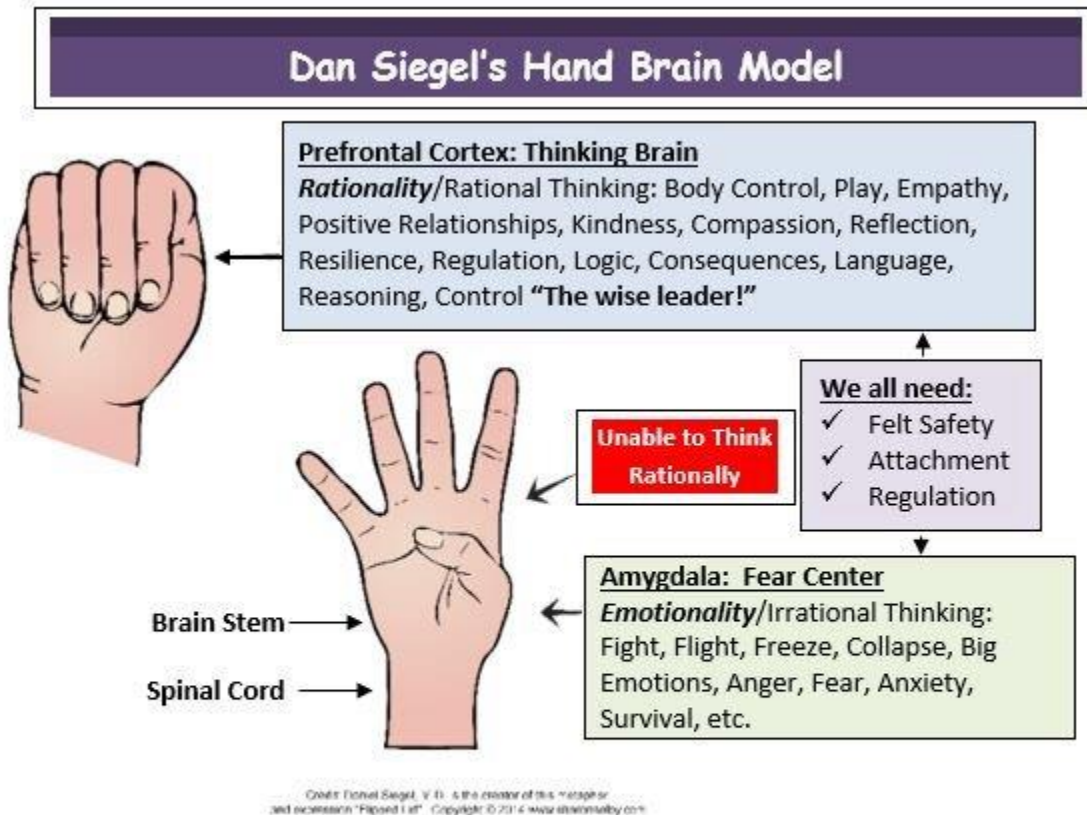

Hand Model of the Brain Resources

Dan Siegel's Hand Model of the Brain

2 Minute Video: <https://youtu.be/gm9CIJ74Oxw>

8 Minute Video: <https://youtu.be/f-m2YcdMdFw>

The Amygdala sends waves to the Hypothalamus (command center) which activates the Autonomic Nervous System:

- ✓ Sympathetic (fight, flight, freeze, collapse)
- ✓ Parasympathetic (rest & digest)